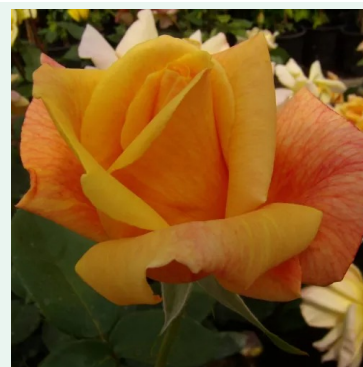

Rosa Sutter's Gold

žuta - penjačica, puzajuća ruža
380-420 cm
intenzivno mirisna ruža - aroma jabuke
O.L. "Ollie" Weeks